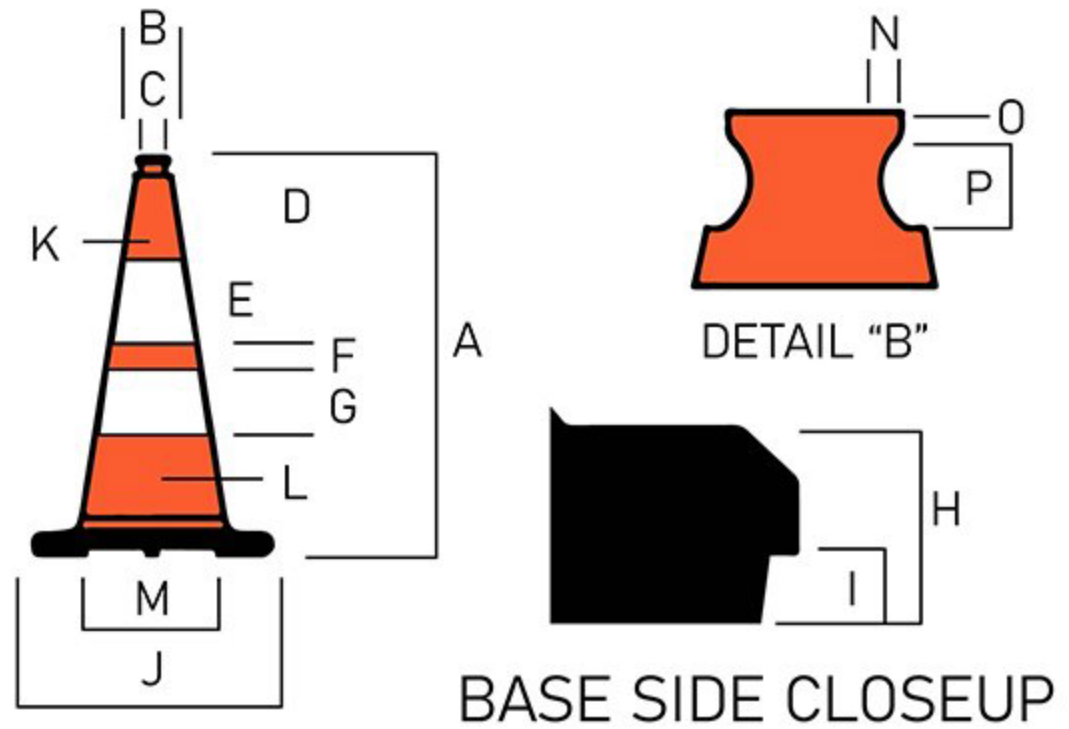

# 28" Orange Traffic Cone Black Base, 7 lbs W/6" & 4" 3M Reflective Collar

## DIMENSIONS:

A	28.00"
B	1.875"
C	1.25" DIAMETER
D	3.75"
E	6.00"
F	2.00"
G	4.00"
H	1.50"
I	.625"
J	13.875"
K	.13" WALL THICKNESS
L	.14" WALL THICKNESS
M	10.24"
N	.250" RECESS
O	.3125"
P	.75"

## NOTES:

Conical section manufactured from 100% recyclable fluorescent orange PVC.  
 Conical section also available in 100% recyclable fluorescent yellow-green PVC.  
 Base manufactured from 100% post industrial recycled black PVC.

Circle Interlock System  
 DETAIL "A"

28" Traffic Cone w/ 1 collar  
 Wide Body  
 Item Number: **RS70032CT-3M64**

Phone:  
 888-388-0180