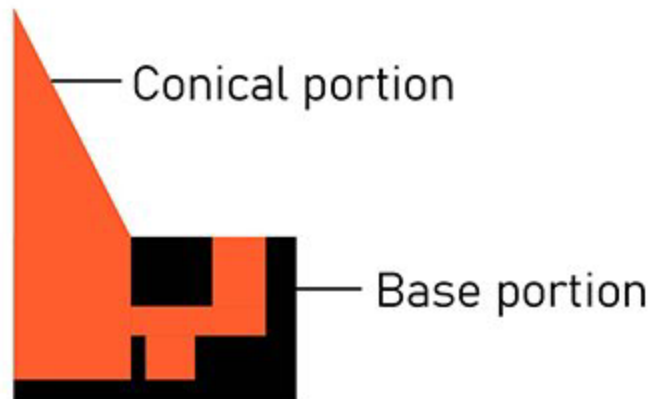

NOTES:

Conical section manufactured from 100% recyclable fluorescent orange PVC.
Conical section also available in 100% recyclable fluorescent yellow-green PVC.
Base manufactured from 100% post industrial recycled black PVC.